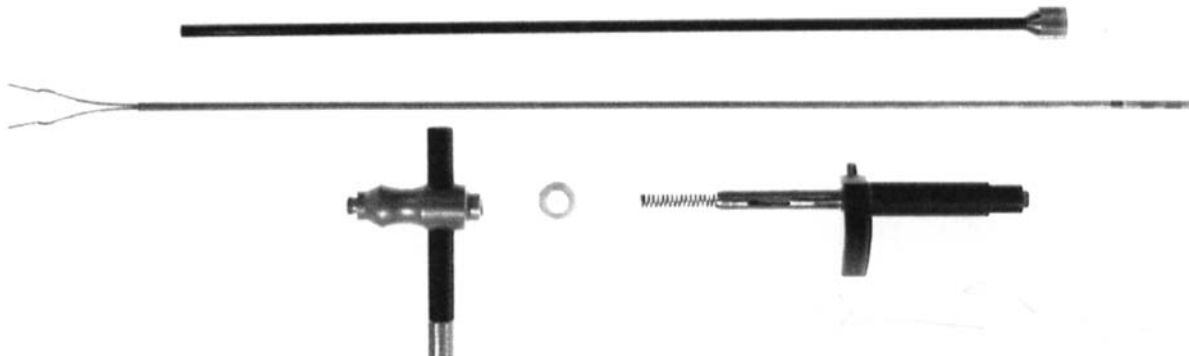

# Bipolar Forceps

Exchangeable

These instrument can be disassembled into 4 pieces for easy cleaning

The electrode can be set in 4 positions ( every 90°)

Special setting of the handle, makes it possible to operate right or left handed

- MM-25-2153 Forceps completed, with hook, working length: 33 cm
- MM-25-2154 Forceps completed, with hook, working length: 42 cm
- MM-25-2153-E Electrode only, with hook, working length: 33 cm
- MM-25-2154-E Electrode only, with hook, working length: 42 cm

- MM-25-2143 Forceps completed, without hook, working length: 33 cm
- MM-25-2144 Forceps completed, without hook, working length: 42 cm
- MM-25-2144-E Electrode only, without hook, working length: 33 cm
- MM-25-2144-E Electrode only, without hook, working length: 42 cm

## Spare Parts

MM-25-2100-8 Rubber tip

MM-25-2103-70 Sheath, plastic, 33 cm

MM-25-2104-70 Sheath, plastic, 42 cm

MM-25-2105-70 Sheath, metal, 33 cm

MM-25-2106-70 Sheath, metal, 42 cm