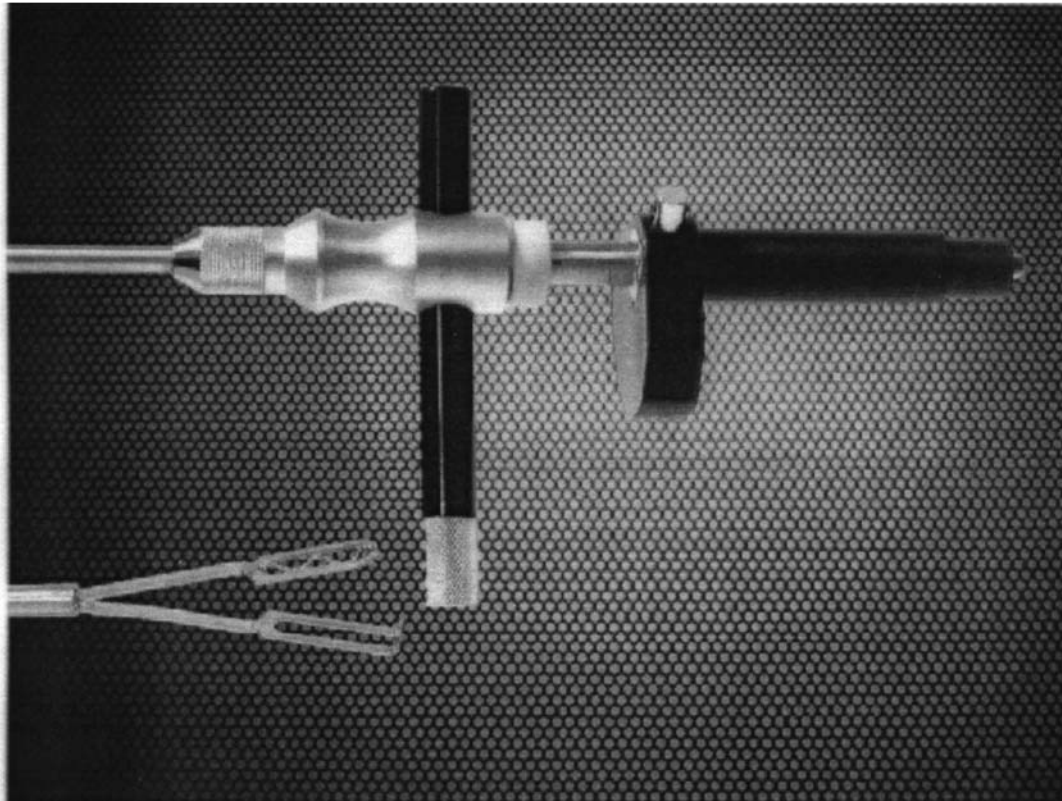

# Bipolar Forceps

Exchangeable

These instrument can be disassembled into 4 pieces for easy cleaning

The electrode can be set in 4 positions ( every 90°)

Special setting of the handle, makes it possible to operate right or left handed

- MM-25-2153 Forceps completed, with hook, working length: 33 cm
- MM-25-2154 Forceps completed, with hook, working length: 42 cm
- MM-25-2153-E Electrode only, with hook, working length: 33 cm
- MM-25-2154-E Electrode only, with hook, working length: 42 cm

- MM-25-2143 Forceps completed, without hook, working length: 33 cm
- MM-25-2144 Forceps completed, without hook, working length: 42 cm
- MM-25-2144-E Electrode only, without hook, working length: 33 cm
- MM-25-2144-E Electrode only, without hook, working length: 42 cm

- MM-25-2183 Forceps completed, wide jaw, working length: 33 cm
- MM-25-2184 Forceps completed, wide jaw, working length: 42 mm
- MM-25-2183-E Electrode only, wide jaw, working length: 33 cm
- MM-25-2184-E Electrode only, wide jaw, working length: 42 cm